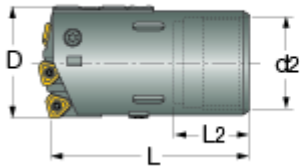

DSD-IC : Deep single tube drills with internal single start thread and cartridges. Each item represents a diameter range. For a specific order form should be filled out.

Range 29.00 to 106.99 Range 107 to 168.99 Range 169 to 245.99