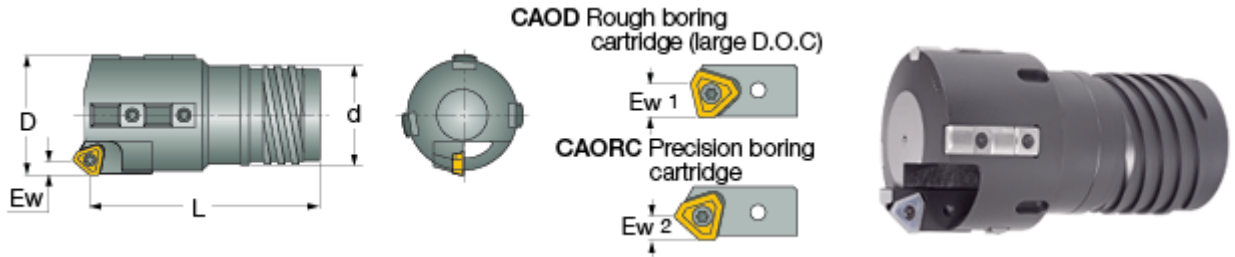

DSC-EC : Deep single tube counterborers with through hole external 4 start thread and a cartridge. Each item represents a diameter head diameter, an order form should be filled out.

Designation	D min	D max	Ew1	Ew1.1	Ew2	Ew2.2	L	d	Ts
DSC-EC 40.00-43.00	40.00	43.00	8.0	-	5.5	-	90.00	33.00	TS-I12
DSC-EC 43.01-47.00	43.01	47.00	8.0	-	5.5	-	95.00	36.00	TS-I13
DSC-EC 47.01-51.70	47.01	51.70	8.0	-	5.5	-	100.00	39.00	TS-I14
DSC-EC 51.71-56.20	51.71	56.20	8.0	9.0	5.5	6.0	100.00	43.00	TS-I15
DSC-EC 56.21-60.60	56.21	60.60	9.0	-	6.0	-	105.00	47.00	TS-I16
DSC-EC 60.61-65.00	60.61	65.00	9.0	-	6.0	-	110.00	51.00	TS-I17
DSC-EC 65.00-66.99	65.00	66.99	9.0	-	6.0	-	150.00	52.00	TS-I18
DSC-EC 67.00-72.99	67.00	72.99	13.5	-	9.0	-	150.00	58.00	TS-I19
DSC-EC 73.00-79.99	73.00	79.99	13.5	-	9.0	-	150.00	63.00	TS-I20
DSC-EC 80.00-86.99	80.00	86.99	13.5	-	9.0	-	180.00	70.00	TS-I21
DSC-EC 87.00-99.99	87.00	99.99	13.5	-	9.0	-	180.00	77.00	TS-I22

CAOD - Rough boring cartridge (large D.O.C.)

CAORC - Precision boring cartridge

Supplied with CAOD cartridge, unless ordered differently

For quotation form and user guide click on "More Info"