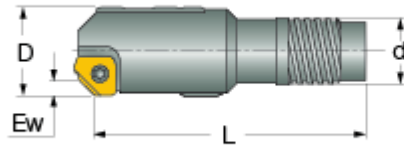

DSC-EA : Deep single tube counterborers with through hole, external 4 start thread, adjustable diameter. Each item represents a dia specific head diameter, an order form should be filled out.

Designation	D min	D max	Ew1	L	d	Ts
DSC-EA 25.00-26.40	25.00	26.40	3.5	70.00	19.50	TS-I6
DSC-EA 26.41-28.70	26.41	28.70	3.5	70.00	21.00	TS-I7
DSC-EA 28.71-31.00	28.71	31.00	3.5	75.00	23.50	TS-I8
DSC-EA 31.01-33.30	31.01	33.30	3.5	75.00	25.50	TS-I9
DSC-EA 33.31-36.20	33.31	36.20	3.5	75.00	28.00	TS-I10
DSC-EA 36.21-39.60	36.21	39.60	3.5	90.00	30.00	TS-I11
DSC-EA 39.61-39.99	39.61	39.99	3.5	90.00	33.00	TS-I12