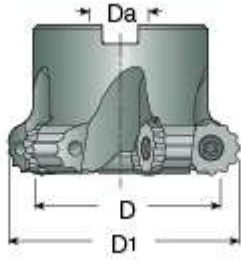

KIT FRW : The kit contains 1 MILLSHRED tool and 10 RCMW 1607-T-FW inserts.

Designation	D1	D	Da	Arbor
KIT FRW D034A050-04-22-16	50.0	34.00	22.00	A